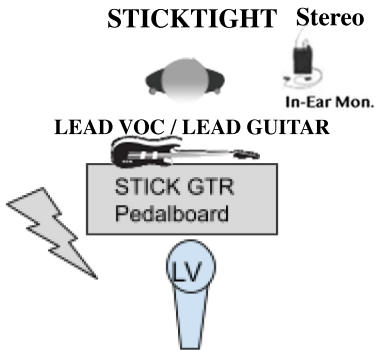

STICKTIGHT BAND

2022 STAGE PLOT

STICKTIGHT - LEAD VOC / LEAD GTR
RONNIE - RHYTHM ELECTRIC & ACOUSTIC GUITAR
TRAVIS - BASS GUITAR
TONY - DRUMS

BANNER

(⚡ = AC Power)

DI Box for Acoustic Guitar

Ernie Akins - Manager - (859) 481-2883 - booking@sticktightband.com