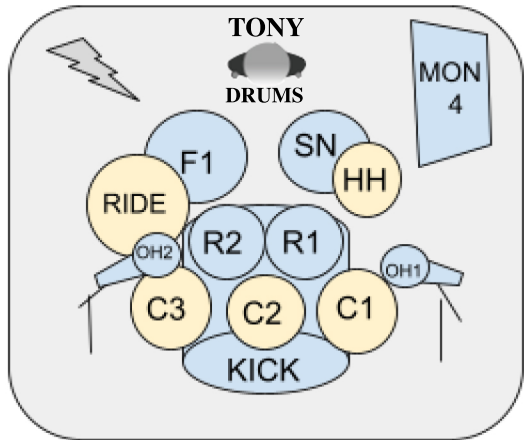

STICKTIGHT BAND

2022 STAGE PLOT

STICKTIGHT - LEAD VOC / LEAD GTR
RONNIE - RHYTHM ELECTRIC & ACOUSTIC GUITAR
TRAVIS - BASS GUITAR
TONY - DRUMS

BANNER

(⚡ = AC Power)

DI Box for Acoustic Guitar

Ernie Akins - Manager - (859) 481-2883 - booking@sticktightband.com